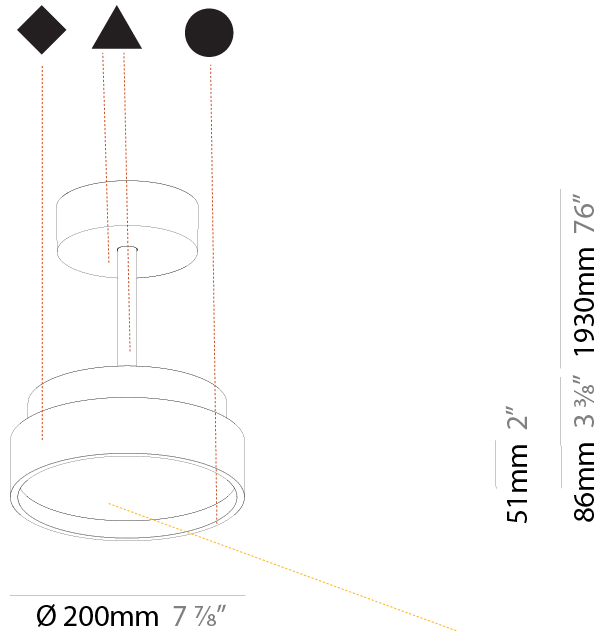

GENERAL

Series: Sign Diva Tube
Subseries: Sign Diva Tube Korona
Partner: Prolicht
Division: Architectural
Installation: Suspension
Product Type: Pendant
Mounting Location: Ceiling
Light Distribution: Direct

PHYSICAL

Shape: Round
Diameter (mm): 200
Diameter (in): 7 7/8
Height (mm): 86
Height (in): 3 3/8
Max. Overall Height (mm): 2016
Max. Overall Height (in): 79 3/8
Weight (kg): 1.789
Weight (lbs): 3.944
Diffuser: PMMA - Opal / Micro-Prism / Sparkling Secret / Vintage Industrial
Fixture Finish: SSR / BKV / CWI / CRY / HAB / UFT / ITA / RUA / FTG / MYG / LOD / PUS / FRO / FUP / KIA / POP / BLS / SPG / MEY / GOH / CHC / COM / ABZ / JAG / OBR / MOS / ROR
Fixture Material: PMMA / Extruded Aluminum / Steel

ELECTRICAL

Lamp Type: LED (Zhaga Standard)
Input Wattage (W): 10
Dimming: Tri-Mode (Non-Dimming and Phase Dimming (120Vac only) and 0-10V Dimming)
Driver Included: Yes
Driver Location: Integrated
Driver Type: Constant Current - Universal
Driver Class: Class 2
Input Voltage (V): 120 - 277
Constant Current (MA): 350

LED

Color Temperature (°K): 2700 / 3000 / 3500 / 4000
Max. Delivered Lumen (lm): 836 / 895 / 903 / 921
Nominal Lumen (lm): 1280 / 1370 / 1382 / 1410
CRI: >90 CRI
Lamp Life (hrs): 50000

OPTICAL

RATINGS AND CERTIFICATIONS

Certified By: Certified for North American Standards
IP rating: IP20