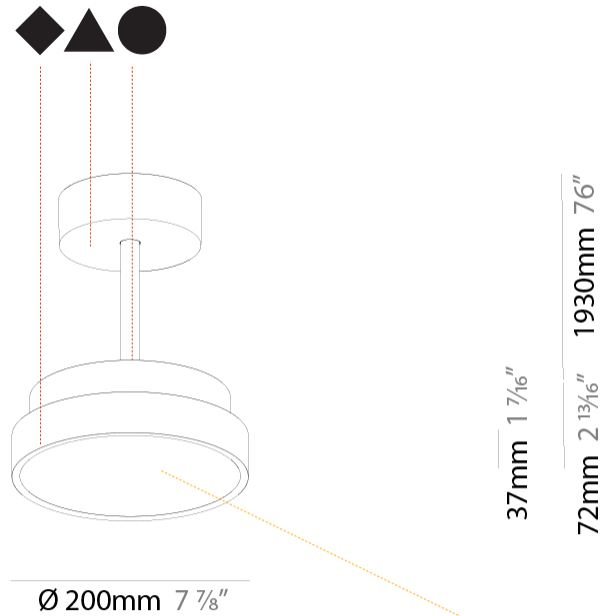

GENERAL

Series: Sign Diva Tube
Subseries: Sign Diva Tube
Partner: Prolicht
Division: Architectural
Installation: Suspension
Product Type: Pendant
Mounting Location: Ceiling
Light Distribution: Direct

PHYSICAL

Shape: Round
Diameter (mm): 200
Diameter (in): 7 7/8
Height (mm): 72
Height (in): 2 13/16
Max. Overall Height (mm): 1972
Max. Overall Height (in): 77 5/8
Weight (kg): 1.648
Weight (lbs): 3.633
Diffuser: PMMA - Opal / Micro-Prism / Sparkling Secret / Vintage Industrial
Fixture Finish: SSR / BKV / CWI / CRY / HAB / UFT / ITA / RUA / FTG / MYG / LOD / PUS / FRO / FUP / KIA / POP / BLS / SPG / MEY / GOH / CHC / COM / ABZ / JAG / OBR / MOS / ROR
Fixture Material: PMMA / Extruded Aluminum / Steel

ELECTRICAL

Lamp Type: LED (Zhaga Standard)
Input Wattage (W): 10
Dimming: Tri-Mode (Non-Dimming and Phase Dimming (120Vac only) and 0-10V Dimming)
Driver Included: Yes
Driver Location: Integrated
Driver Type: Constant Current - Universal
Driver Class: Class 2
Input Voltage (V): 120 - 277
Constant Current (MA): 350

LED

Color Temperature (°K): 2700 / 3000 / 3500 / 4000
Max. Delivered Lumen (lm): 836 / 895 / 903 / 921
Nominal Lumen (lm): 1280 / 1370 / 1382 / 1410
CRI: >90 CRI
Lamp Life (hrs): 50000

OPTICAL

RATINGS AND CERTIFICATIONS

Certified By: Certified for North American Standards
IP rating: IP20